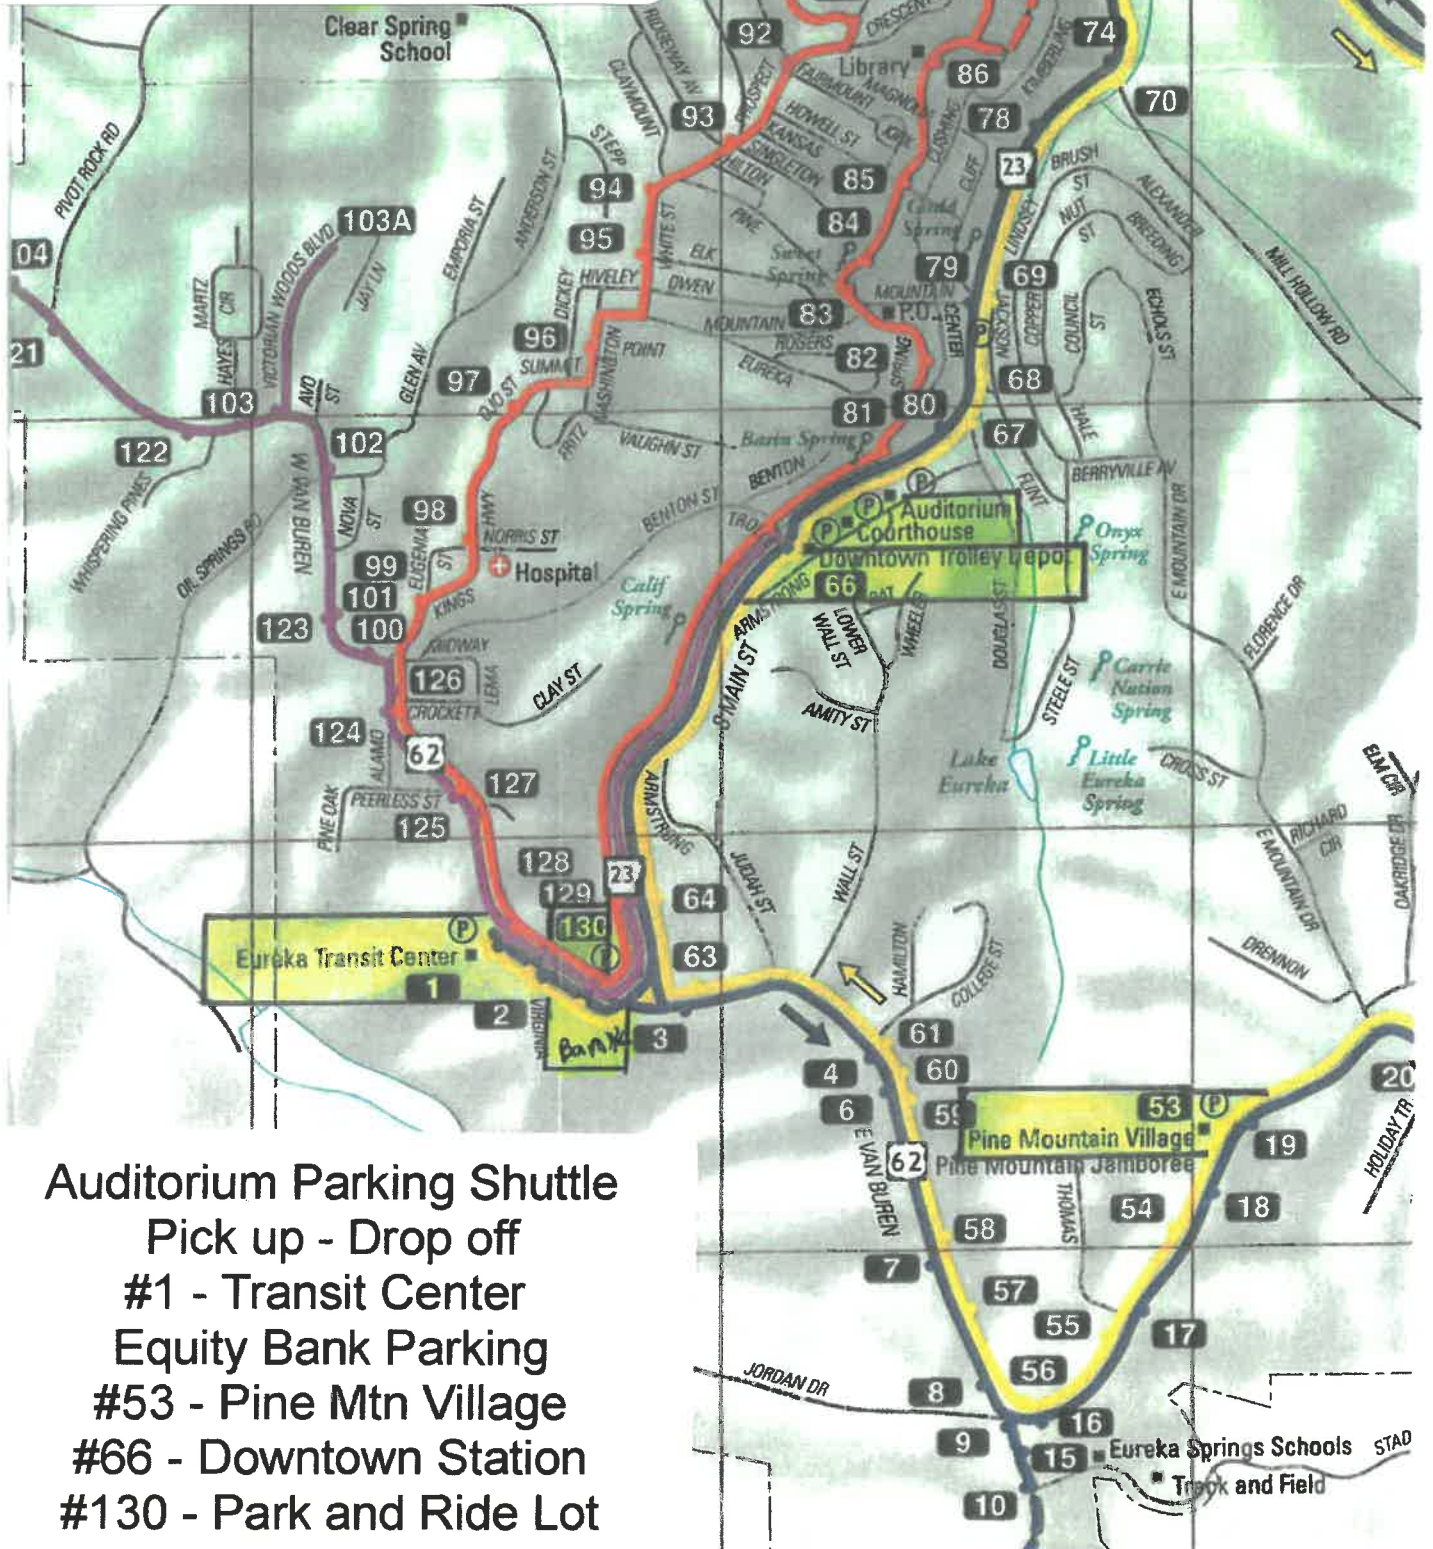

**FREE SHUTTLE
PROVIDED BY
EUREKA SPRINGS TRANSIT
6 PM - 10:45 PM**

**Auditorium Parking Shuttle
Pick up - Drop off**

- #1 - Transit Center**
- Equity Bank Parking**
- #53 - Pine Mtn Village**
- #66 - Downtown Station**
- #130 - Park and Ride Lot**